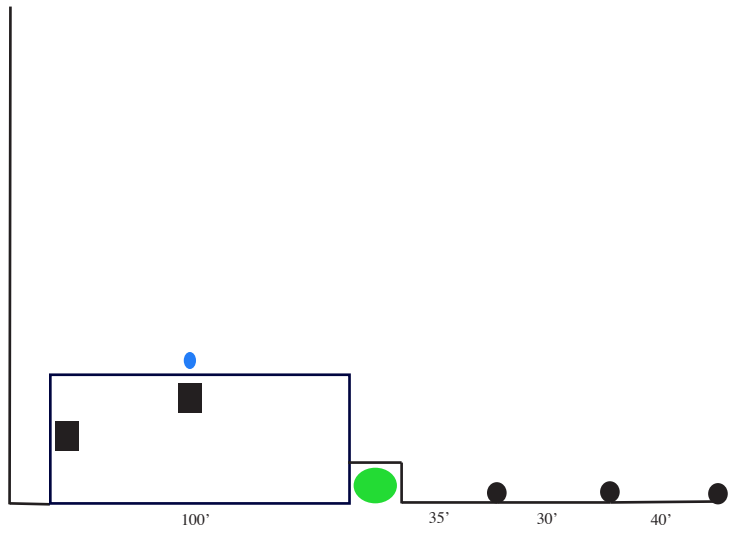

To Bayfront Festival Park

Entrance

KEY	
■	= Power Box
●	= Water Spigot
●	= Light Pole