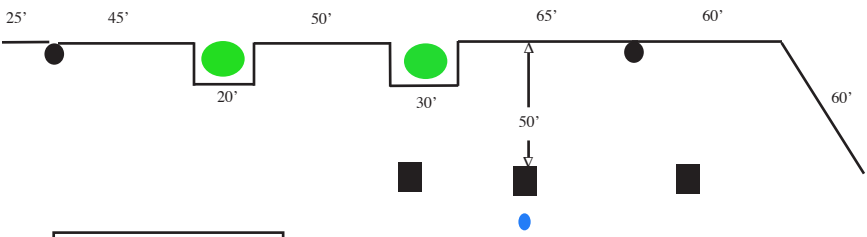

To Bayfront Festival Park

Entrance

KEY	
■	= Power Box
●	= Water Spigot
●	= Light Pole